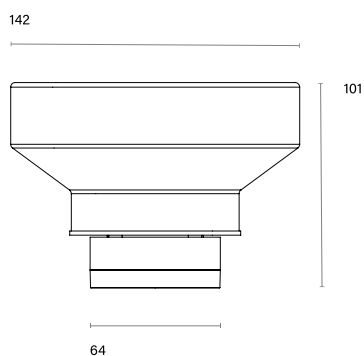

Mono 060 Trimless Concrete

Type 1

Recessed ceiling luminaire with trimless installation kit to deliver shadow line from fixture to concrete slab. Rotationally symmetrical medium, flood or wide flood optics, high colour reproduction, fixed orientation. High pressure die-cast powdercoated facade with inset detail. Includes direct fast connector to remote driver. Active power factor correction, current regulation, voltage spike protection.

System

Power	8W / 7W / 14W
Current	180mA / 350mA
Colour Temperature	2700°K / 3000°K / 4000°K / 2700-1800°K Dim to Warm
Lumen Maintenance	L90 B10 50 000hr
CRI	Ra97
Tm30	R95 F103
Chromacity	<2 SCDM
Articulation	Fixed
Ingress Protection	IP44

		FL - 25°	MFL - 40°	WFL - 60°
8W	2700°K	576lm	626lm	624lm
	3000°K	642lm	680lm	672lm
	4000°K	610lm	615lm	650lm
7W	2700-1800°K	454lm	493lm	492lm
14W	2700°K	874lm	863lm	882lm
	3000°K	952lm	931lm	965lm
	4000°K	1044lm	1020lm	1049lm